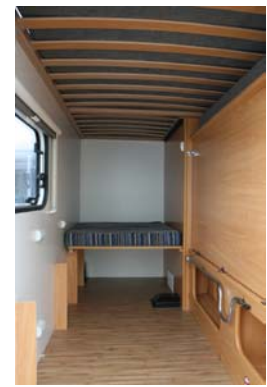

DETAILS

MAKE: BENIMAR

No: 5/30.

This Benimar Sport 310 is a 6 berth family van with 4-belted seats on a 2.2 Ford TDC i. The classy new cab includes cruise control and a very comfortable driving position. The spacious over cab bed includes a strut-supported base to give easy cab access. A dinette is situated directly behind the cab with an extendable table and a side facing single lounge seating 5 comfortably. A spacious washroom with separate shower is located behind the front dinette with a kitchen located opposite. The kitchen includes a three-burner hob, separate grill and an extra large family size fridge with full width freezer.

To the rear, there are two spacious bunks with the bottom one lifting to provide plenty of 'on the road' storage, which is accessed from the outside. This really is a super family van and definitely represents value for money.